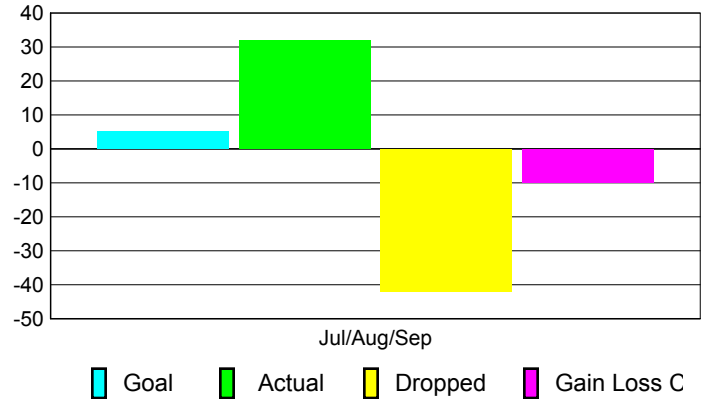

Membership Results 2010-2011

Goal, New, Dropped, Gain/Loss